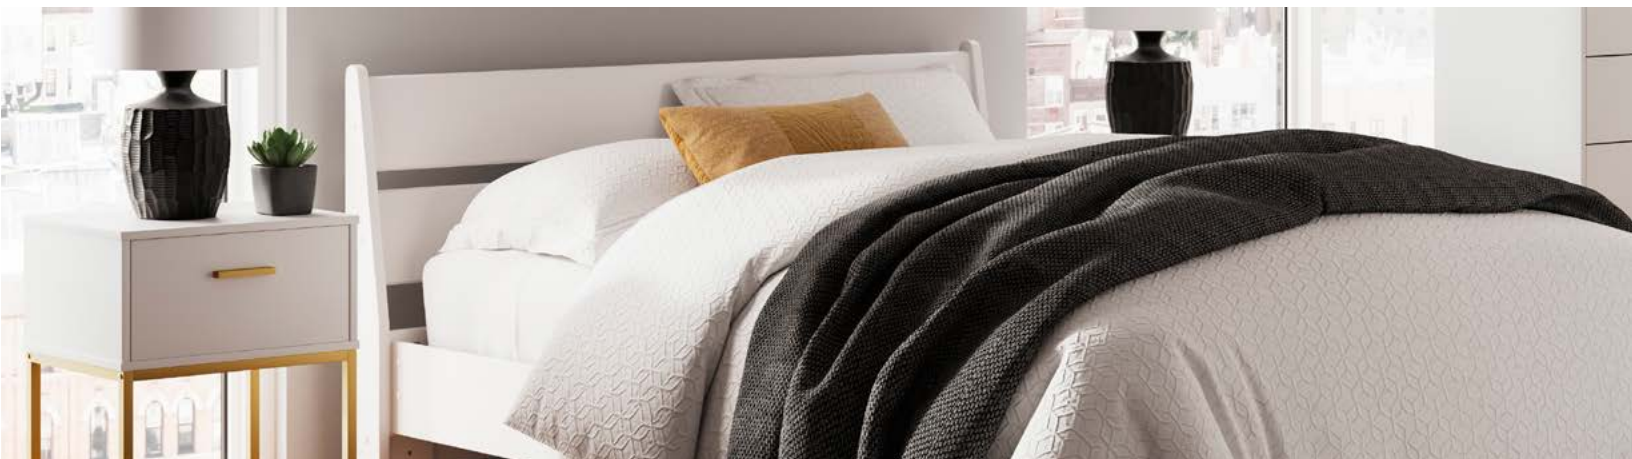

Socalle 5 Drawer Chest

Dimensions: 29.88" W x 18.82" D x 50.67" H
COLOR: WHITE / GOLD
(Engineered wood, smooth glide drawers)