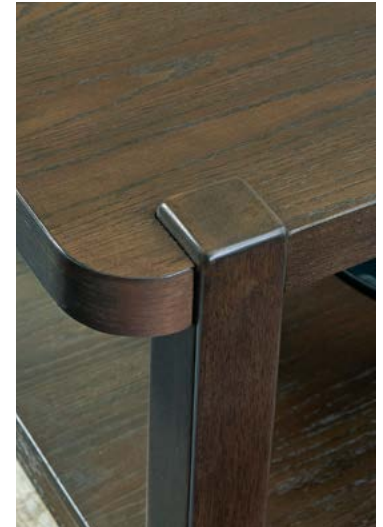

#T656-3

KP = \$189

Retail = \$270

End Table

Dimensions: 23.13" W x 23.13" D x
22.63" H

COLOR: Dark Brown with Oak
Veneer

#T856-1

KP = \$329