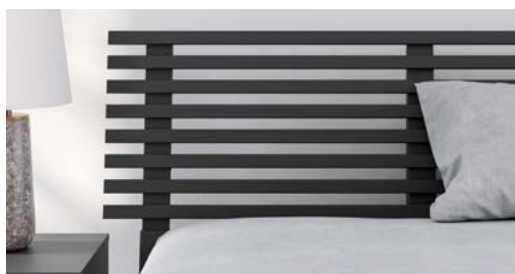

Danziar 2 Drawer Night Stand

Dimensions:
21.3" W x 15.79" D x 21.97" H

COLOR: BLACK

KP = $199
Retail = $250

King

#B1013B6

KP = $569

Retail = $800

Queen

#B1013B1

KP = $469

Retail = $650