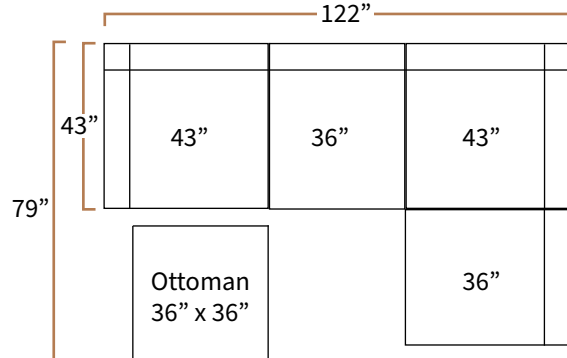

5 Piece Cloud