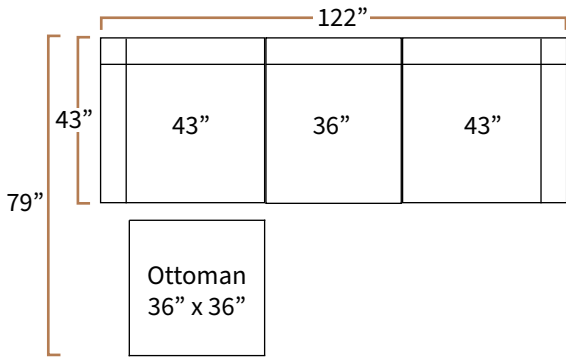

4 Piece Cloud