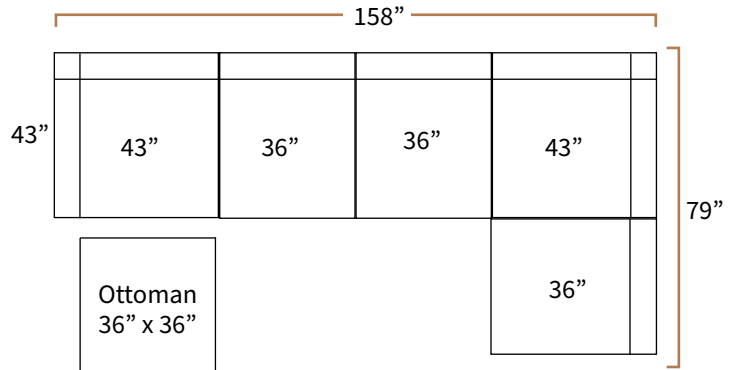

MAKE IT LARGER

Additional Armless Fabric Piece = \$400

Additional Armless Leather Piece = \$600

Emilia

Modular

#30901S1

Emilia

2 Piece Sectional
Dimensions: 98.75" W x 41" D x 36" H
COLOR: CAMEL (Genuine Leather)