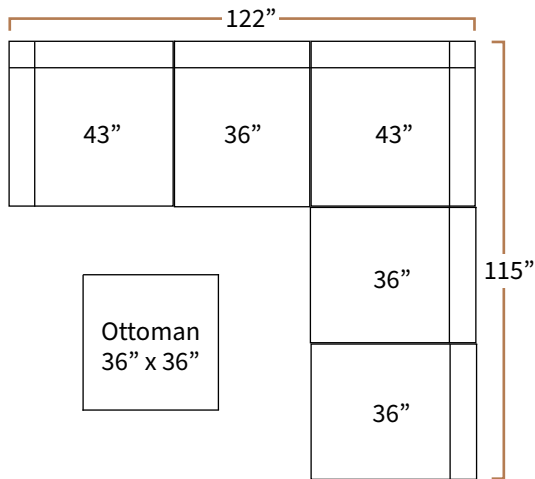

6 Piece Cloud

KeyPiece Cloud

Arm(x2), Armless (x3), Ottoman

KP = $2,399

COMPARED TO: $5,000

LEATHER = $3,599 - COMPARED TO: $10,300