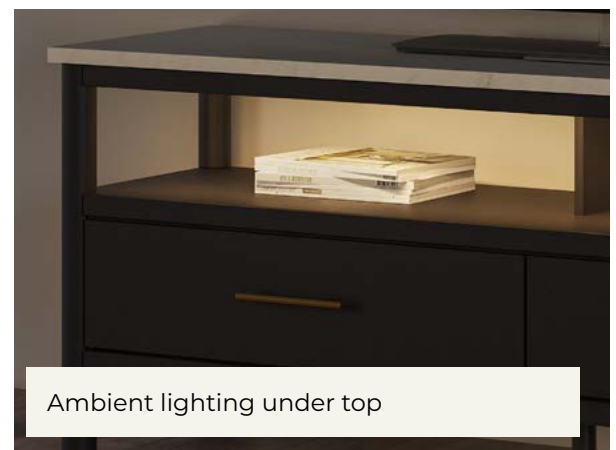

Dimensions: 71.38" W x 18.7" D x 26.57" H

COLOR: BROWN

KP = \$449

Retail = \$550

#W2616-68

KP = \$449

Retail = \$550

Ambient lighting under top